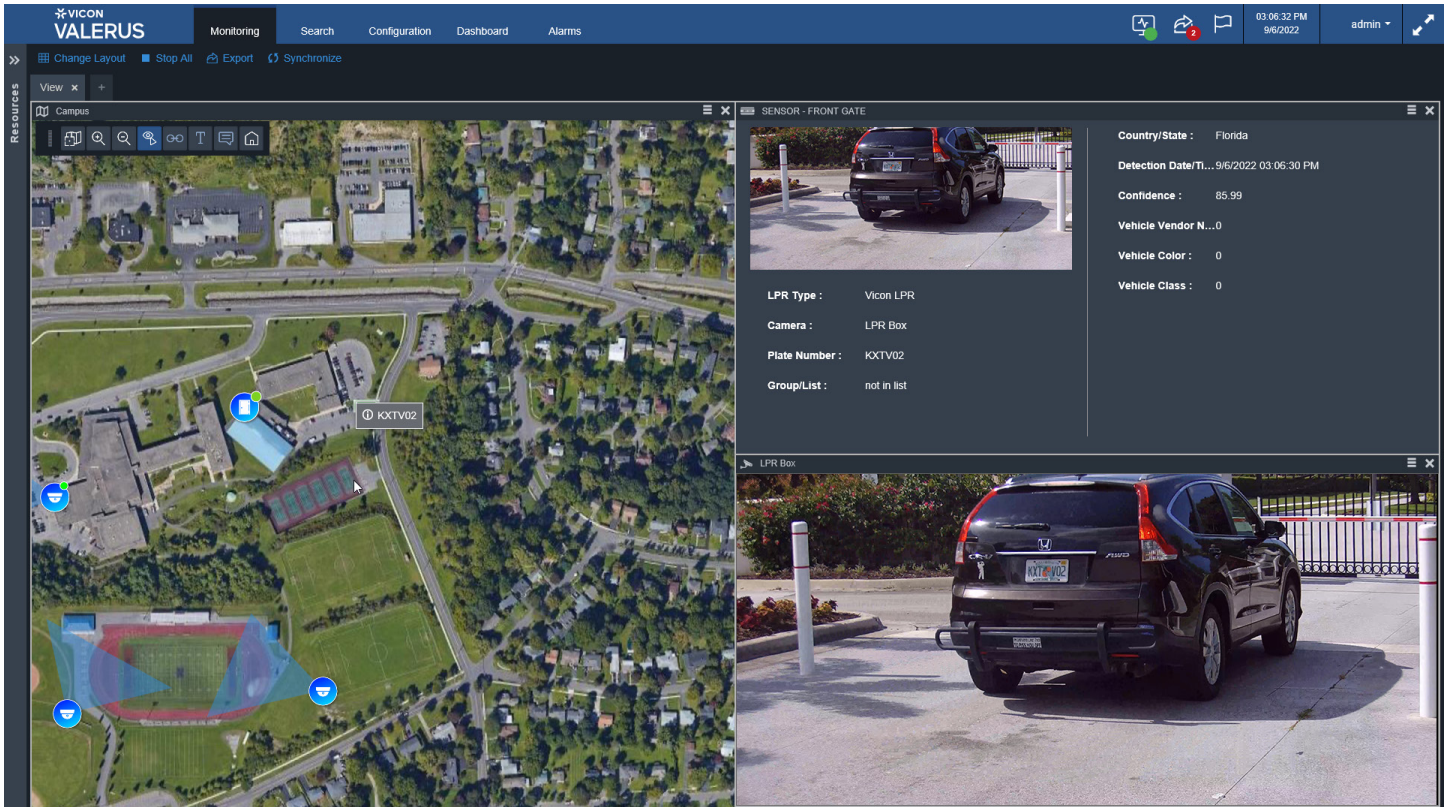

SALES ALERT

Introducing the Roughneck Pro License Plate Recognition Cameras

Overview

Capture, store, and search on license plates and visually examine details like vehicle color, make and model in impressive 8 MP detail, all from a single camera.

Get the Big Picture AND the Plate Details from the Same Camera

Our biggest differentiator? Our LPR camera does the job of two separate cameras: an LPR camera and a 4K surveillance camera. Traditionally, LPR cameras are great at capturing sharp details of a license plate, but because they require more “pixels on the plate,” they have to zoom in much tighter on the plate. This means you can’t see some other important details, like make, model, color, vehicle damage, parking decals, etc.

What do they make you do if you want to get those details? Install a second camera. Which means another channel license, cabling, termination, testing, materials, and labor.

Not us! Our LPR camera lets you capture the plate and visually discern all those important details on its own; there’s no need for you to incur the cost of that auxiliary camera.

Live Monitoring Intel

With its seamless integration into Valerus (starting at version 22.1), the LPR camera lets you monitor, track, and react to LPR events and related video from a single interface. For live monitoring, the Event Tiles let you view detailed events and see notifications directly on an interactive map.