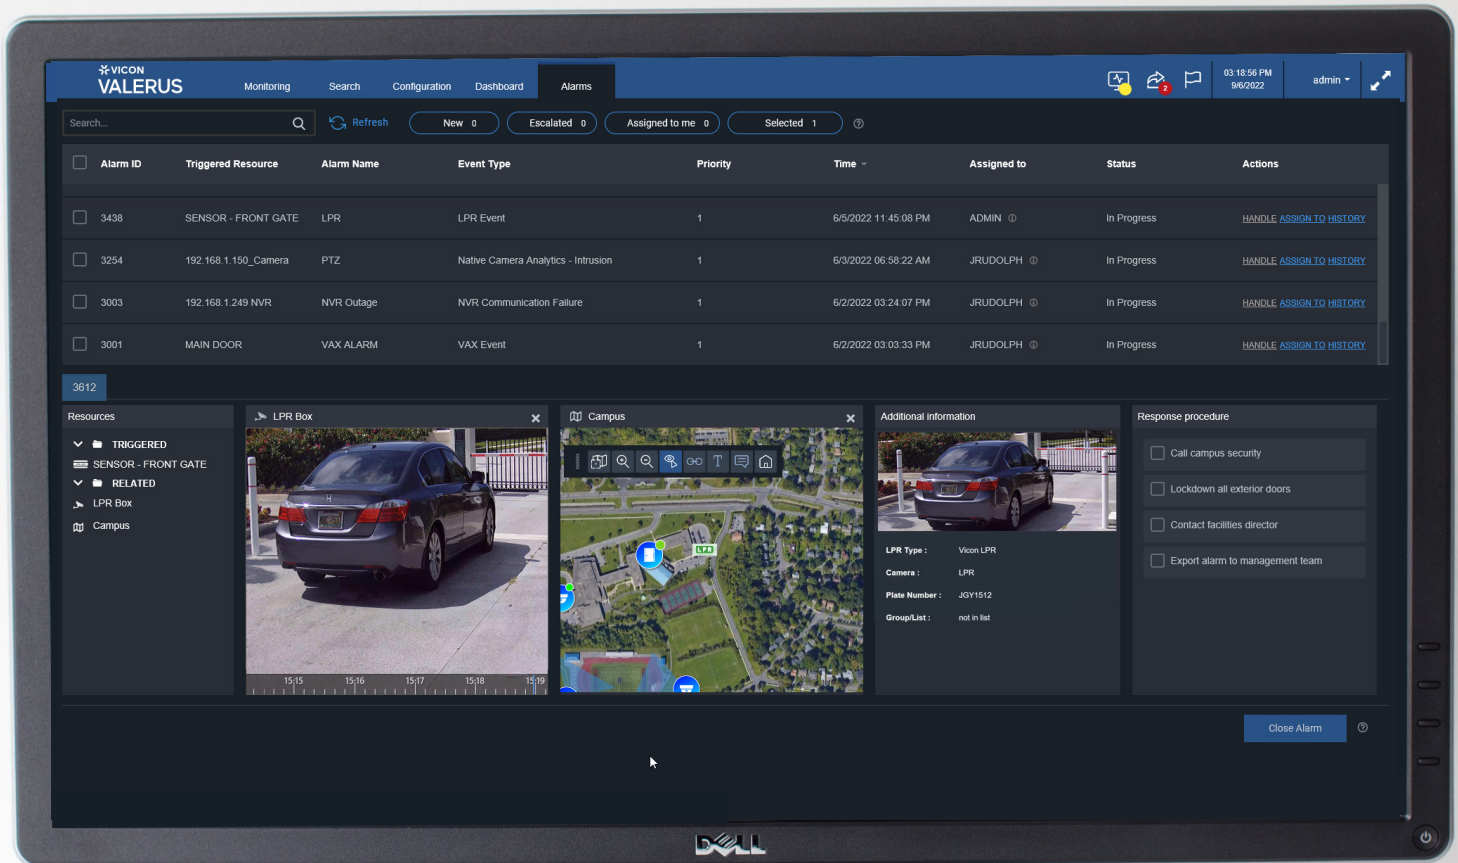

Get the Whole Picture

The Valerus Alarm Panel provides all the information you'll need to assess the situation and take decisive action. What can I learn from the Alarm Panel?

Details about the LPR alarm or event

Wide-Angle Shot of Vehicle

Customizable Image
(could be an alternate view of the vehicle, vehicle's location on the map, etc)

Details of License Plate

Step-By-Step Instructions
(for responding to the alarm or event)

The Power of Analytics at the Edge

Having the LPR analytic embedded on the camera is a more economical solution, with one less piece to worry about. When you integrate our LPR camera with Vicon's Valerus VMS, no additional software is needed. And because our LPR resides at the edge, the camera provides real-time, accurate LPR without degrading server performance or compromising bandwidth.

Situational Awareness Analytics Alert You to Potential Issues

Aside from the LPR analytic, our camera incorporates additional analytics that can enhance surveillance and speed reaction time. For example, a car that's idling/parked at an un-manned entry gate would trigger an LPR event plus a "loitering" alarm, prompting you to remotely assess the situation in real-time and gather all the license plate details for that car.