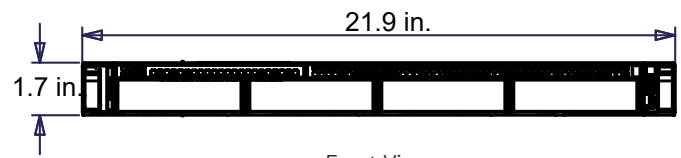

RAID NVR: 1U Rack-Mount (RAID 5) Form Factor Models

See table below for performance information. Each includes five year NBD onsite KYHD (Keep Your Hard Drive) warranty with UL/FCC/CE and other required certifications.

Model	Storage
VERA-1U48R5-32	48 TB gross storage (32 TB usable storage)
VERA-1U64R5-43	64 TB gross storage (43 TB usable storage)
VERA-1U80R5-54	80 TB gross storage (54 TB usable storage)

Dimensional Drawing

Front and Rear Panel Controls and Connectors

Valerus RAID NVR Performance

Recording Server	Data Rate (Mbits)	Number Cameras	Number of Data Drives
RAID 5 Recording 1U Server	Up to 500	Up to 200	4