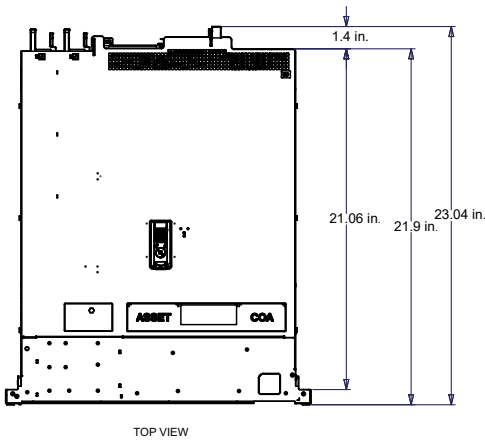

RAID NVR: 1U Rack-Mount (RAID 5) Form Factor Models

See table below for performance information. Each includes five year NBD onsite KYHD (Keep Your Hard Drive) warranty with UL/FCC/CE and other required certifications.

Model	Storage
VERA-1U48R5-32	48 TB gross storage (32 TB usable storage)
VERA-1U64R5-43	64 TB gross storage (43 TB usable storage)
VERA-1U80R5-54	80 TB gross storage (54 TB usable storage)

Dimensional Drawing