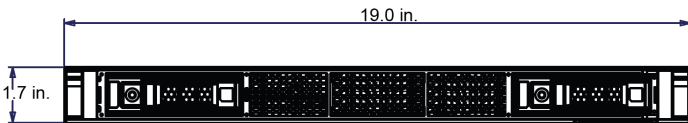

NVRs: 1U Rack-Mount Models (with 2 Data Drives)

Each includes five year NBD onsite KYHD (Keep Your Hard Drive) warranty with UL/FCC/CE and other required certifications.

Model	Storage
VERA-1U20N0-18	20 TB gross storage (18 TB usable storage)
VERA-1U24N0-22	24 TB gross storage (22 TB usable storage)
VERA-1U32N0-29	32 TB gross storage (29 TB usable storage)

Dimensional Drawing

Front View