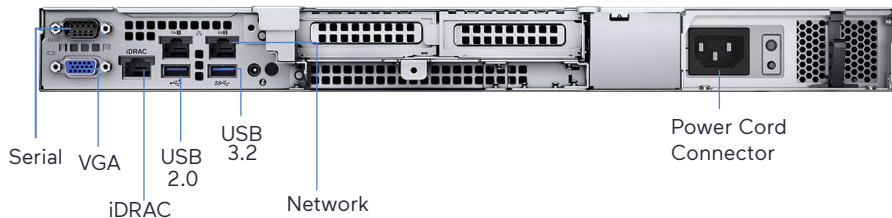

Summary

The Valerus Shadow Elite Recording Servers are high-performance recorders that combine flexible storage options and powerful components for long-term reliability. These powerful servers (JBOD) are also acceptable for all-in-one applications where users want to reduce hardware overhead and cut costs. The Shadow Elite Recording Servers (NVRs) are available in two form factors, small tower or a 1U rack-mount, making them the perfect option for any sized installation.

Dimensional Drawing

Front View

Side View

Front and Rear Panel Controls and Connectors

Data Sheet Number: V323-11-03
 Vicon Data Sheet Number: 8009-7323-11-03

Specifications subject to change without notice.
 Vicon and their logos are registered trademarks of Vicon Industries Inc.
 Copyright © 2024 Vicon Industries Inc. All rights reserved.