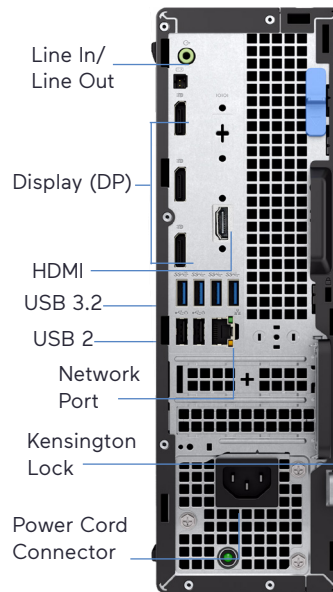

Model	Storage
VERA-SF08N0-07	8 TB gross storage (7 TB usable storage)
VERA-SF16N0-14	16 TB gross storage (14 TB usable storage)

Dimensional Drawing

Front View

Side View

Front and Rear Panel Controls and Connectors