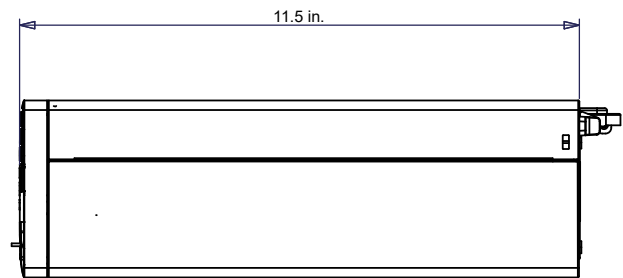

*The first XX indicates the amount of gross TB storage and the second XX indicates the amount of usable TB storage.

NVRs: Small Form Factor Model (with 1 Data Drive)

Includes five year NBD onsite KYHD (Keep Your Hard Drive) warranty with UL/FCC/CE and other required certifications.

Model	Storage
VERA-SF08N0-07	8 TB gross storage (7 TB usable storage)
VERA-SF16N0-14	16 TB gross storage (14 TB usable storage)

Dimensional Drawing

Front View

Side View

Front and Rear Panel Controls and Connectors