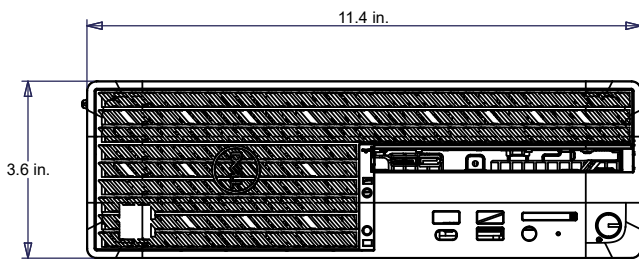

NVRs: Small Form Factor Model (with 1 Data Drive)

Includes five year NBD onsite KYHD (Keep Your Hard Drive) warranty with UL/FCC/CE and other required certifications.

Model	Storage
VERA-SF08N0-07	8 TB gross storage (7 TB usable storage)
VERA-SF16N0-14	16 TB gross storage (14 TB usable storage)

Dimensional Drawing

Front View