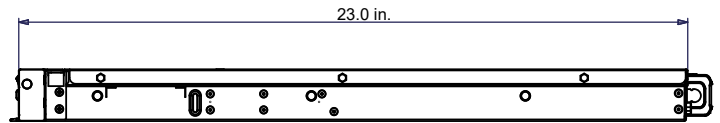

Model	Storage
VERA-SF08N0-07	8 TB gross storage (7 TB usable storage)
VERA-SF16N0-14	16 TB gross storage (14 TB usable storage)

Dimensional Drawing

Front View

Side View

Front and Rear Panel Controls and Connectors

Dimensional Drawing

Front View

Side View

Front and Rear Panel Controls and Connectors

Data Sheet Number: V323-11-03
 Vicon Data Sheet Number: 8009-7323-11-03

Specifications subject to change without notice.
 Vicon and their logos are registered trademarks of Vicon Industries Inc.
 Copyright © 2024 Vicon Industries Inc. All rights reserved.