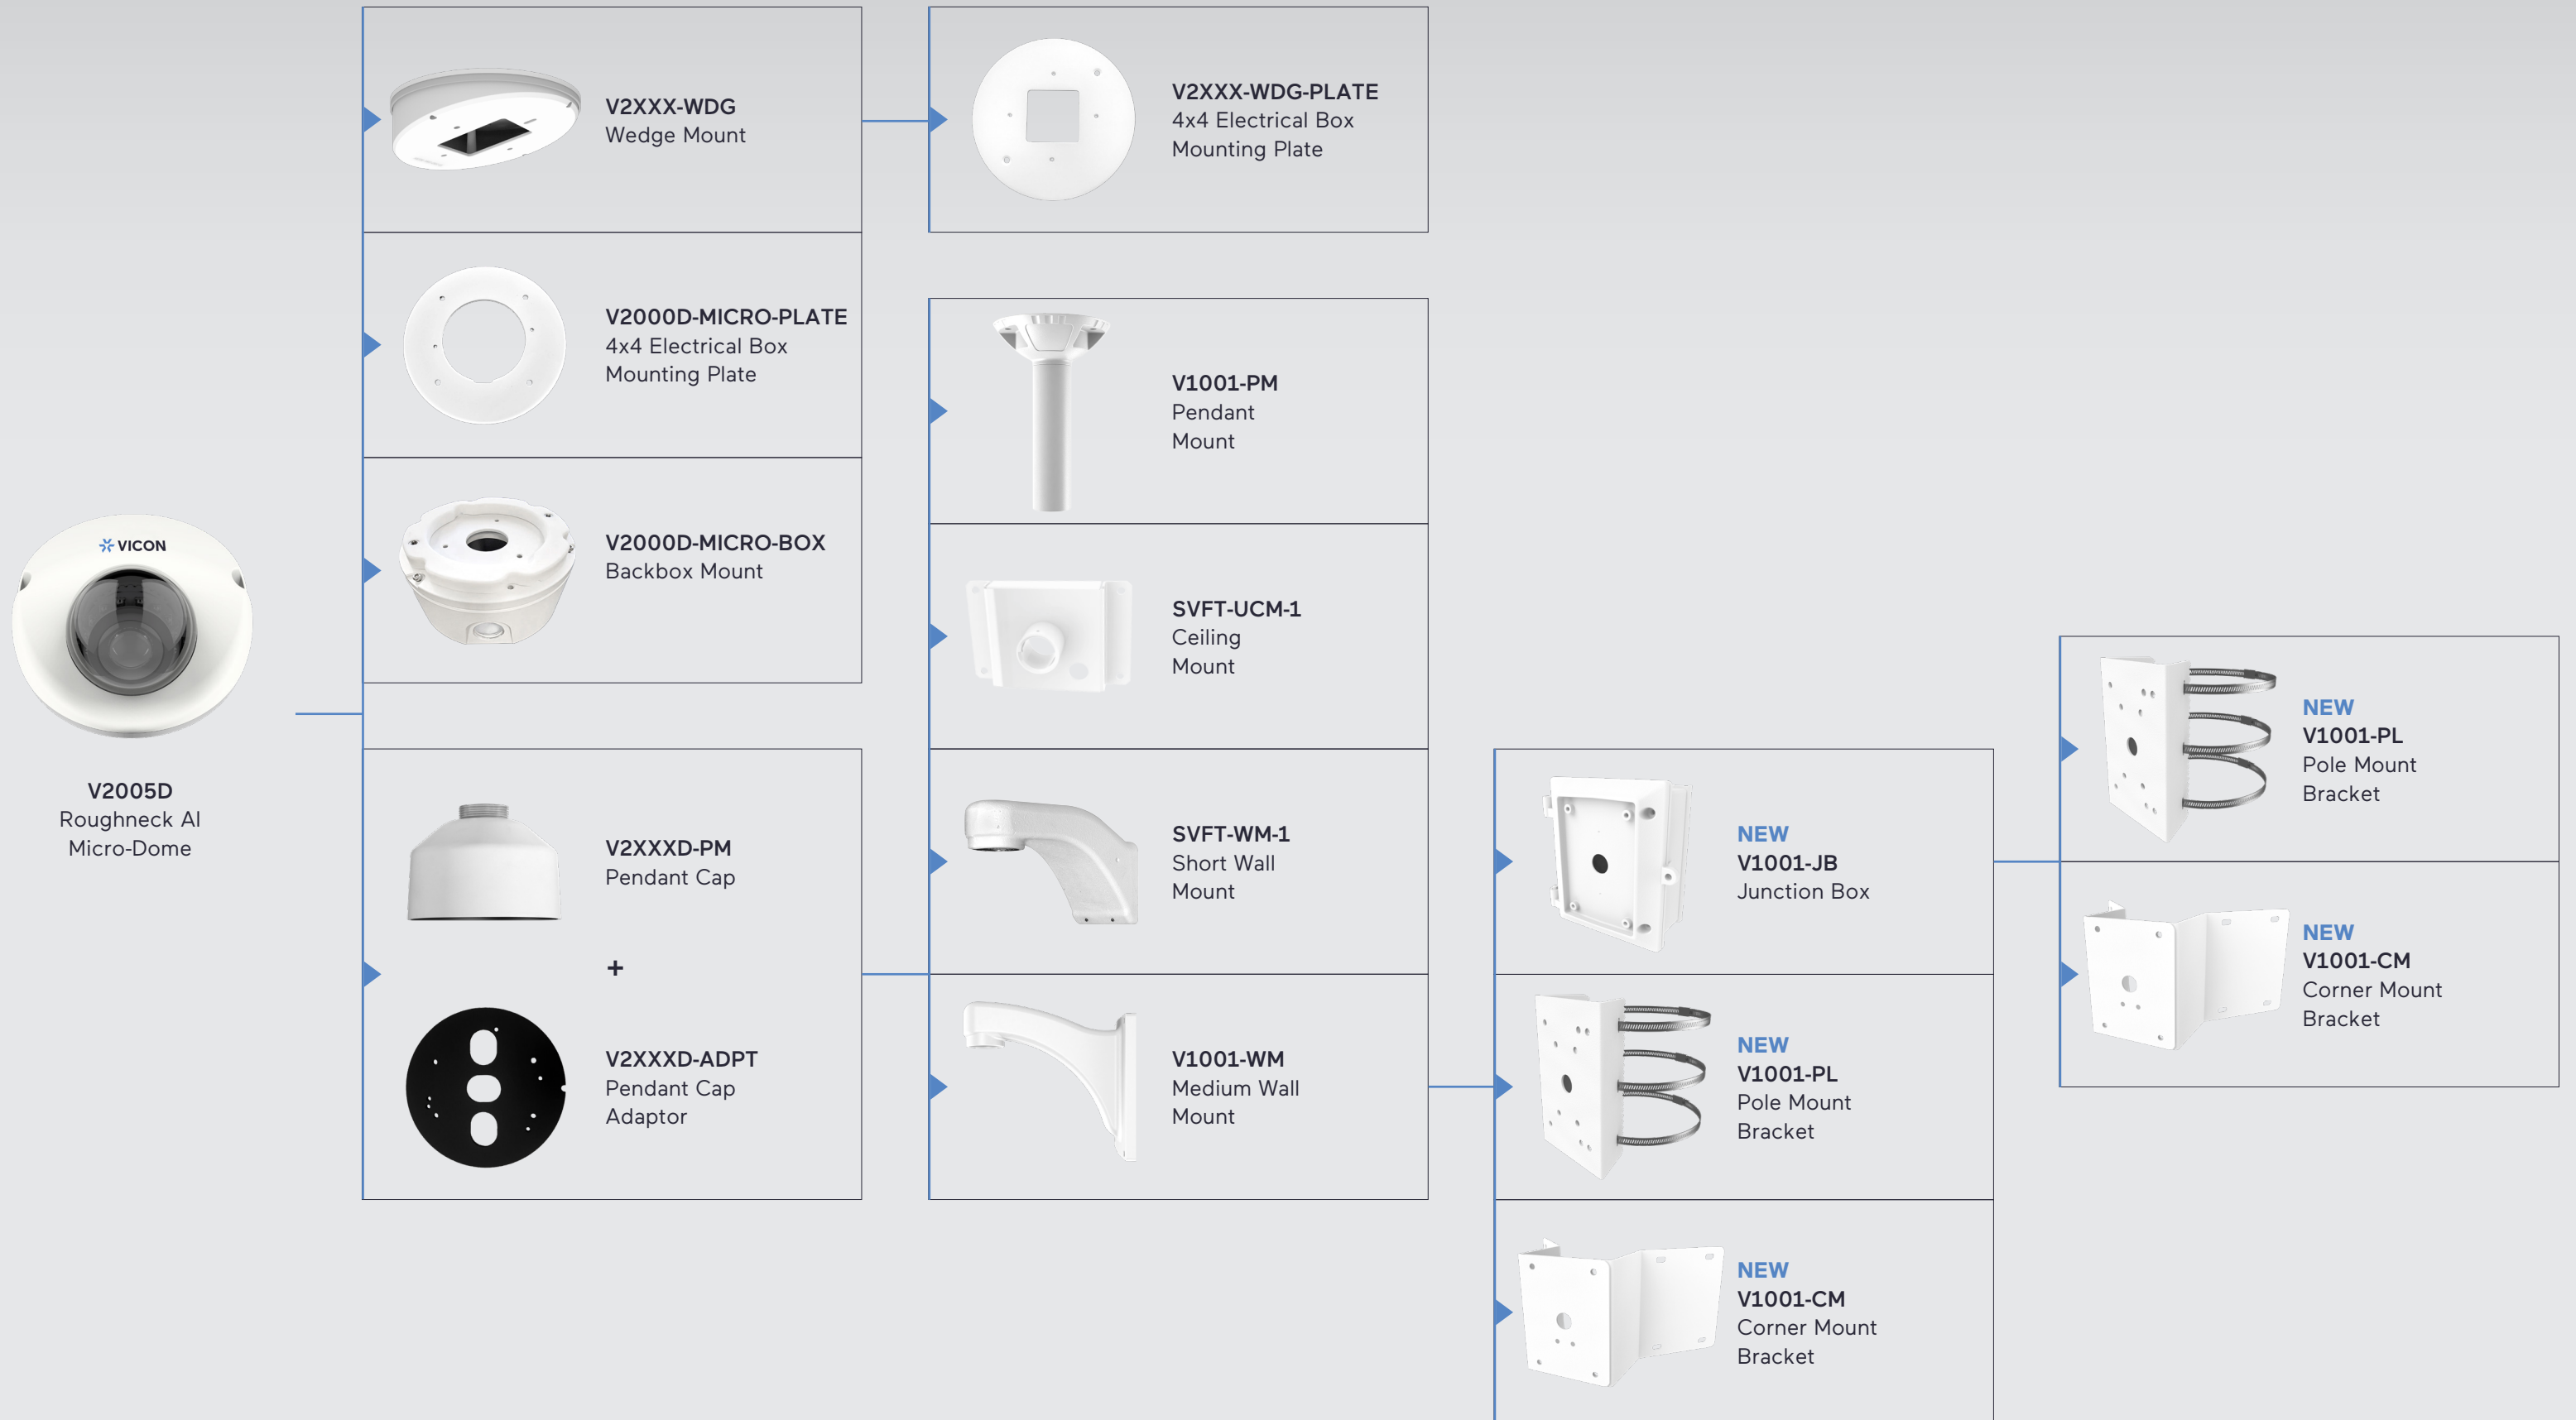

Mounting Guide

Camera Mounting
Applications and
Specifications

In This Guide

Mounting Applications			Mounting Specifications	
V2000D	Roughneck AI Varifocal Domes	3	Wall Mounts	11
V2100D	Roughneck Varifocal Dome	4	Parapet Mount	11
V2005D	Roughneck AI Micro-Dome	5	Pendant Mount	12
V2000-WIR-360	Roughneck AI Multi-Sensors	6	Ceiling Surface Mounts	12
V2360W-12-1	Roughneck AI Fisheye Dome	7	Corner Mount Brackets	13
V2008PTZ-IR	Roughneck AI PTZ	8	Pole Mount Brackets	13
V2005D-PTZ	Roughneck AI PTZ with Auto-Tracking	8	Junction Box	14
V2000B	Roughneck AI Bullet Cameras	9	Pendant Caps	14
V2000B-LPR	Roughneck AI LPR Bullet Cameras	9	Pendant Cap Adaptor (for Micro-Dome)	14
V2100B	Roughneck Bullet Camera	10	In-Ceiling Mounts	15
			Drop-Ceiling Support Brackets	15
			Backbox Mounts	16
			Wedge Mount	17
			Electrical Box Mounting Plates	17

V2000D
Roughneck AI
Varifocal Domes

	V2000D-PLATE 4x4 Electrical Box Mounting Plate
	V2000D-IC In-Ceiling Mount
	V2XXXD-DCB Drop-Ceiling Support Bracket (requires V2000D-IC)
	V2XXXD-PM Pendant Cap

	V1001-PM Pendant Mount
	SVFT-UPM-2 Parapet Mount
	SVFT-UCM-1 Ceiling Mount
	SVFT-WM-1 Short Wall Mount
	V1001-WM Medium Wall Mount

	NEW V1001-JB Junction Box
	NEW V1001-PL Pole Mount Bracket
	NEW V1001-CM Corner Mount Bracket

	NEW V1001-PL Pole Mount Bracket
	NEW V1001-CM Corner Mount Bracket

V2100D
Roughneck
Varifocal Dome

V2000-WIR-360
Roughneck AI
Multi-Sensor