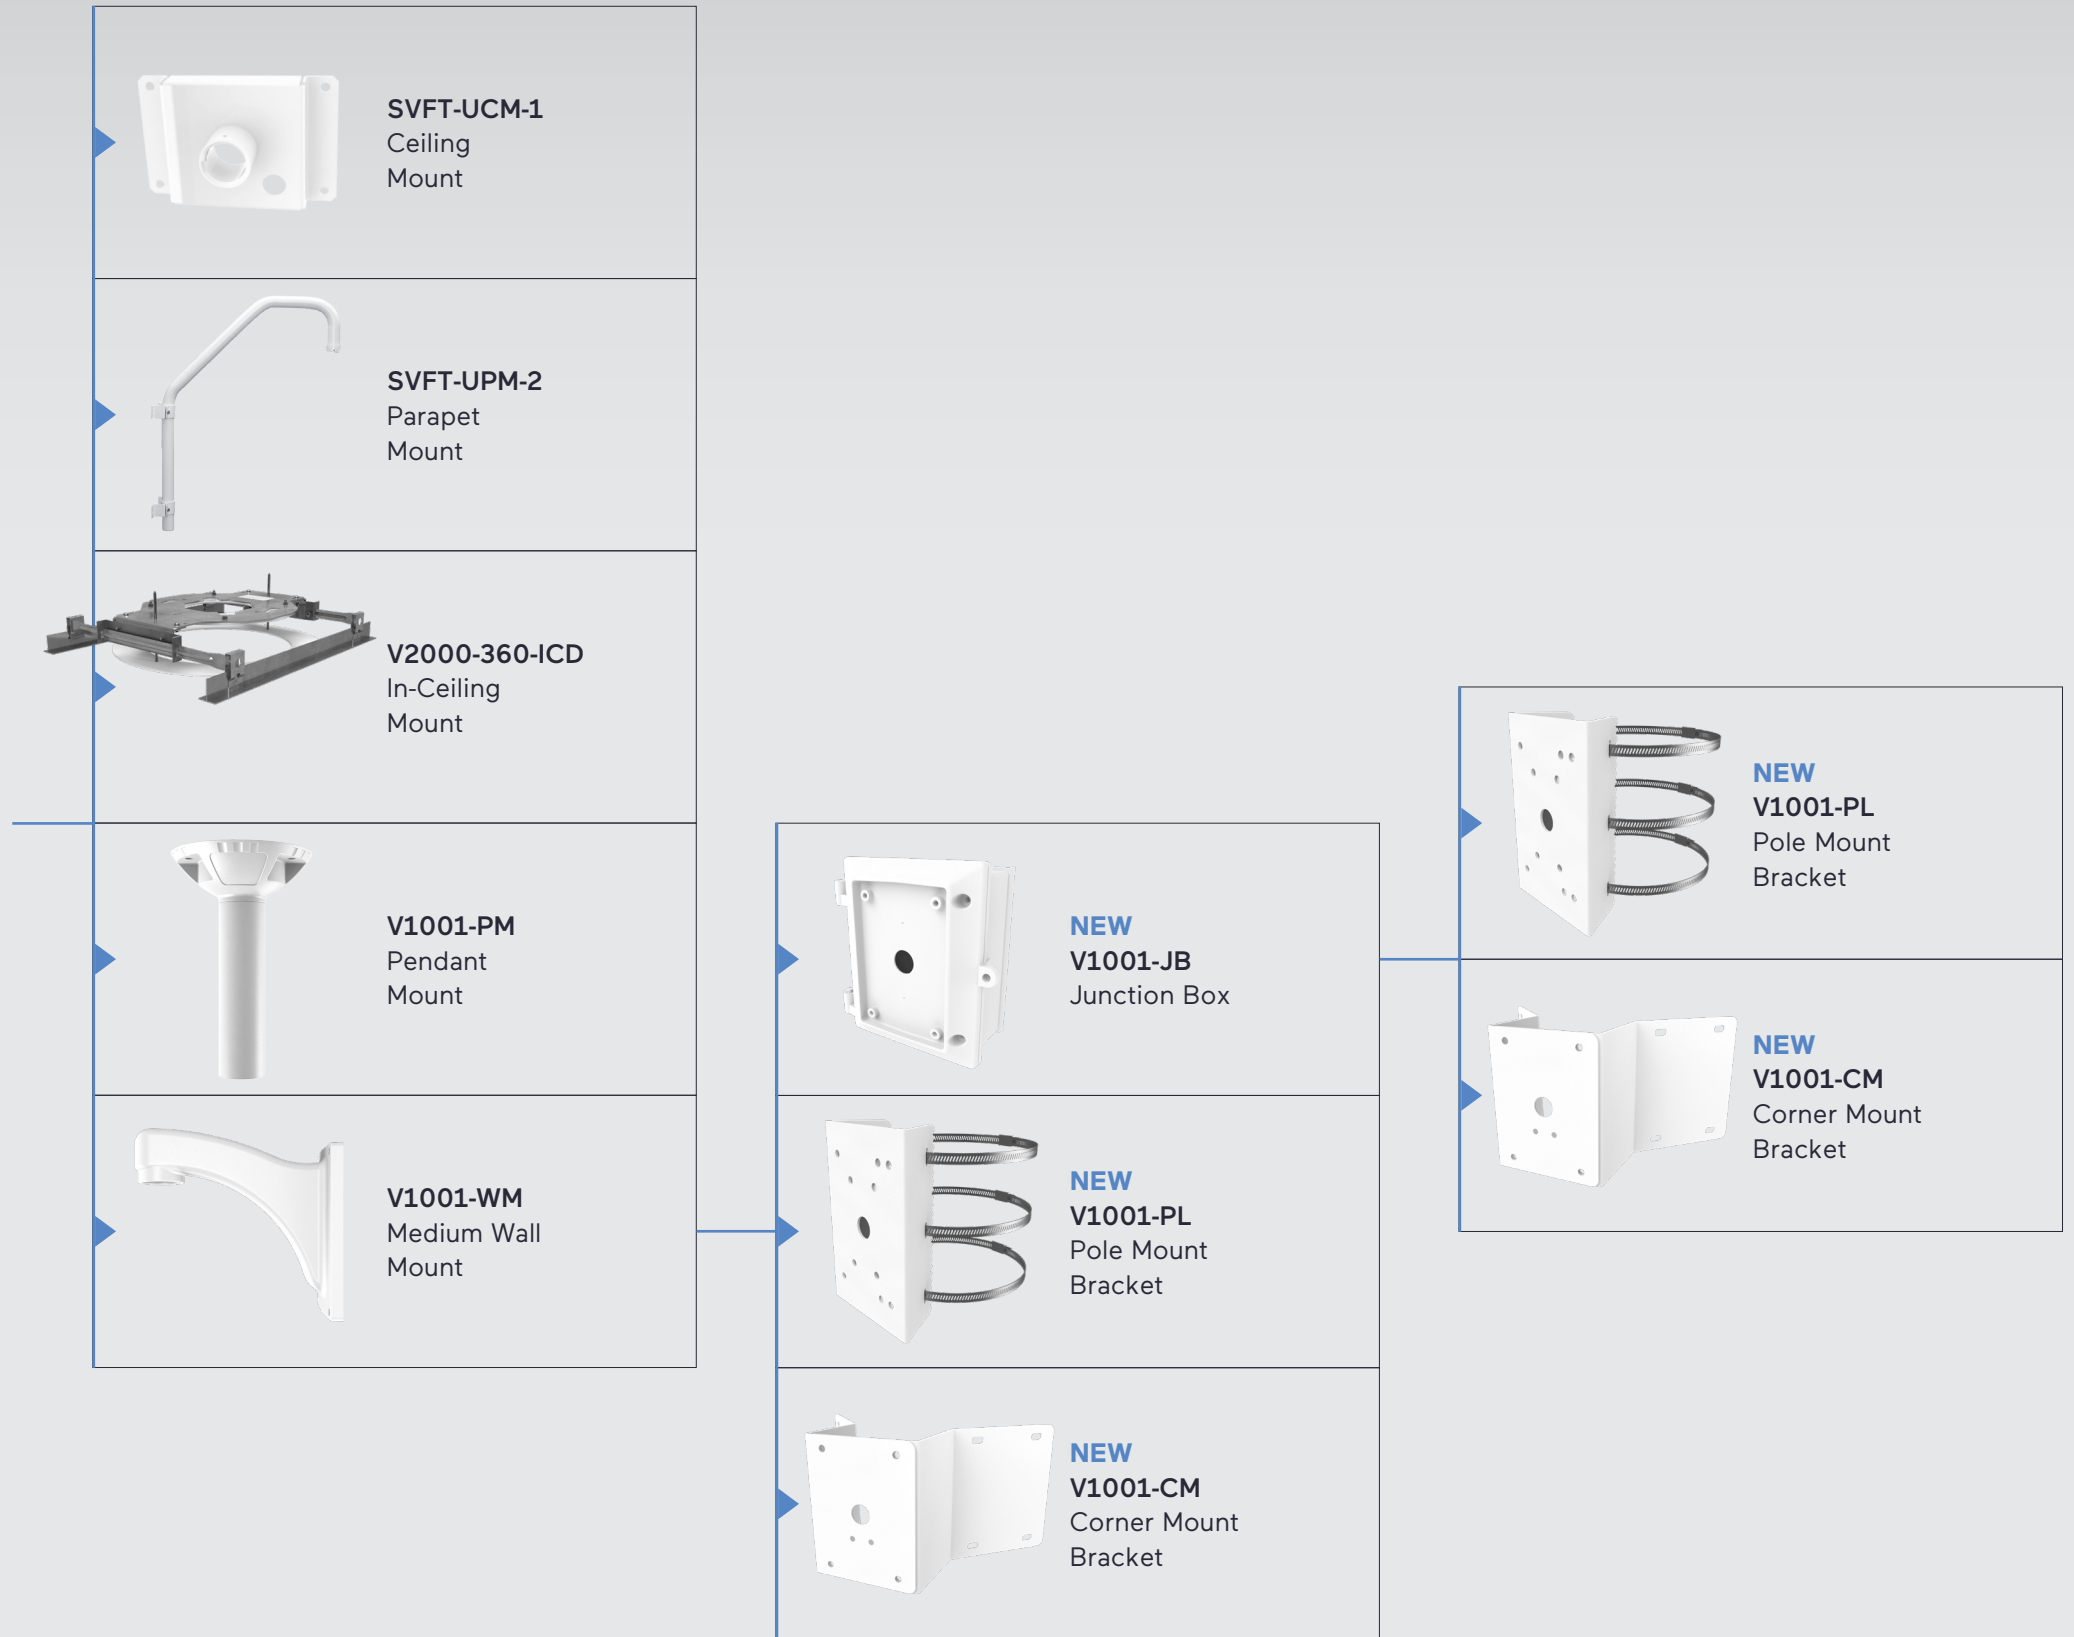

Mounting Guide

Camera Mounting
Applications and
Specifications

In This Guide

Mounting Applications			Mounting Specifications	
V2000D	Roughneck AI Varifocal Domes	3	Wall Mounts	11
V2100D	Roughneck Varifocal Dome	4	Parapet Mount	11
V2005D	Roughneck AI Micro-Dome	5	Pendant Mount	12
V2000-WIR-360	Roughneck AI Multi-Sensors	6	Ceiling Surface Mounts	12
V2360W-12-1	Roughneck AI Fisheye Dome	7	Corner Mount Brackets	13
V2008PTZ-IR	Roughneck AI PTZ	8	Pole Mount Brackets	13
V2005D-PTZ	Roughneck AI PTZ with Auto-Tracking	8	Junction Box	14
V2000B	Roughneck AI Bullet Cameras	9	Pendant Caps	14
V2000B-LPR	Roughneck AI LPR Bullet Cameras	9	Pendant Cap Adaptor (for Micro-Dome)	14
V2100B	Roughneck Bullet Camera	10	In-Ceiling Mounts	15
			Drop-Ceiling Support Brackets	15
			Backbox Mounts	16
			Wedge Mount	17
			Electrical Box Mounting Plates	17

V2000D
Roughneck AI
Varifocal Domes

	V2000D-PLATE 4x4 Electrical Box Mounting Plate
	V2000D-IC In-Ceiling Mount
	V2XXXD-DCB Drop-Ceiling Support Bracket (requires V2000D-IC)
	V2XXXD-PM Pendant Cap

	V1001-PM Pendant Mount
	SVFT-UPM-2 Parapet Mount
	SVFT-UCM-1 Ceiling Mount
	SVFT-WM-1 Short Wall Mount
	V1001-WM Medium Wall Mount

	NEW V1001-JB Junction Box
	NEW V1001-PL Pole Mount Bracket
	NEW V1001-CM Corner Mount Bracket

	NEW V1001-PL Pole Mount Bracket
	NEW V1001-CM Corner Mount Bracket

V2100D
Roughneck
Varifocal Dome

V2000-WIR-360
Roughneck AI
Multi-Sensor