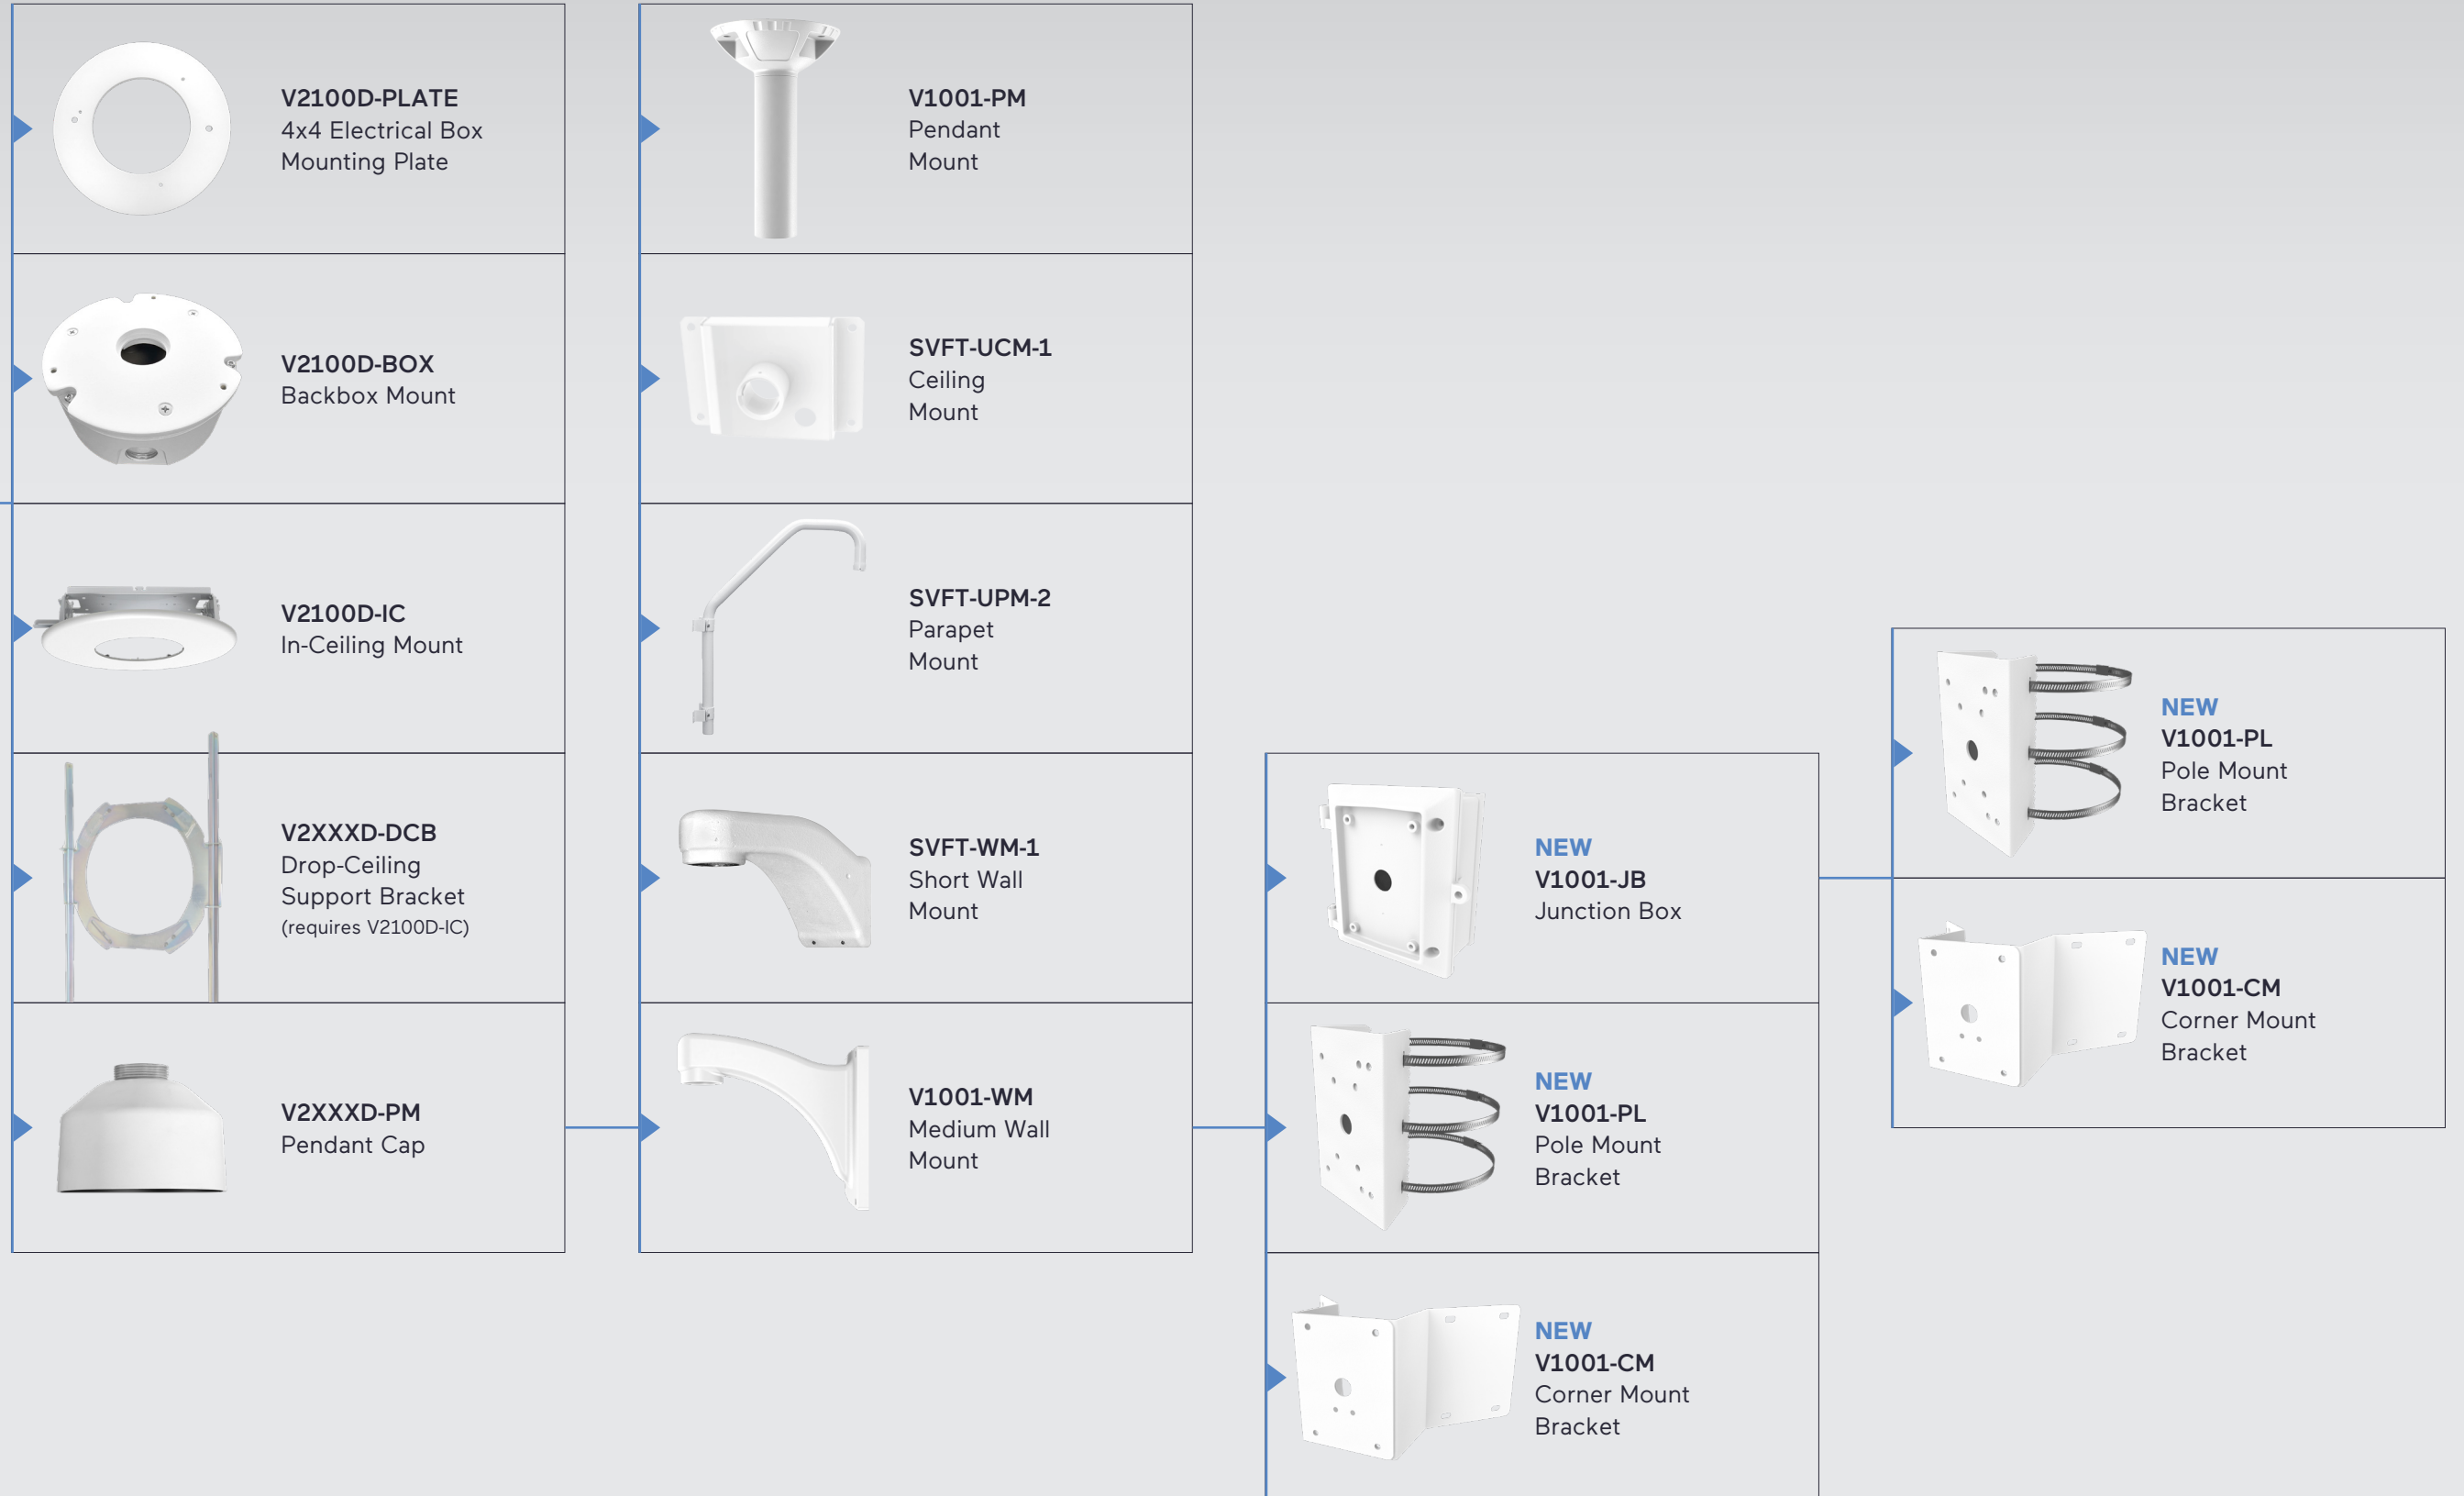

Mounting Guide

Camera Mounting
Applications and
Specifications

In This Guide

Mounting Applications			Mounting Specifications	
V2000D	Roughneck AI Varifocal Domes	3	Wall Mounts	11
V2100D	Roughneck Varifocal Dome	4	Parapet Mount	11
V2005D	Roughneck AI Micro-Dome	5	Pendant Mount	12
V2000-WIR-360	Roughneck AI Multi-Sensors	6	Ceiling Surface Mounts	12
V2360W-12-1	Roughneck AI Fisheye Dome	7	Corner Mount Brackets	13
V2008PTZ-IR	Roughneck AI PTZ	8	Pole Mount Brackets	13
V2005D-PTZ	Roughneck AI PTZ with Auto-Tracking	8	Junction Box	14
V2000B	Roughneck AI Bullet Cameras	9	Pendant Caps	14
V2000B-LPR	Roughneck AI LPR Bullet Cameras	9	Pendant Cap Adaptor (for Micro-Dome)	14
V2100B	Roughneck Bullet Camera	10	In-Ceiling Mounts	15
			Drop-Ceiling Support Brackets	15
			Backbox Mounts	16
			Wedge Mount	17
			Electrical Box Mounting Plates	17

V2000D
Roughneck AI
Varifocal Domes

	V2000D-PLATE 4x4 Electrical Box Mounting Plate
	V2000D-IC In-Ceiling Mount
	V2XXXD-DCB Drop-Ceiling Support Bracket (requires V2000D-IC)
	V2XXXD-PM Pendant Cap

	V1001-PM Pendant Mount
	SVFT-UPM-2 Parapet Mount
	SVFT-UCM-1 Ceiling Mount
	SVFT-WM-1 Short Wall Mount
	V1001-WM Medium Wall Mount

	NEW V1001-JB Junction Box
	NEW V1001-PL Pole Mount Bracket
	NEW V1001-CM Corner Mount Bracket

	NEW V1001-PL Pole Mount Bracket
	NEW V1001-CM Corner Mount Bracket

V2100D
Roughneck
Varifocal Dome

V2000-WIR-360
Roughneck AI
Multi-Sensor