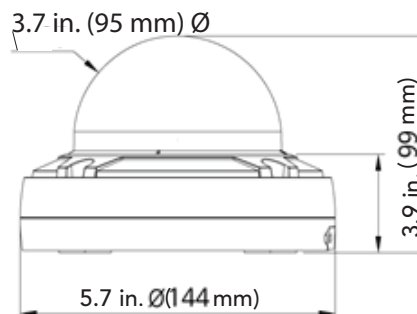

The V980D Series provides quad-streaming video and supports H.264/H.265 compression technology, significantly reducing file sizes and conserving valuable network bandwidth.

The camera dome is designed for easy installation. Power over Ethernet (IEEE 802.3af) eliminates the need for power cables, providing a cost-effective method of installation. The camera also accepts 12 VDC. The V980D can be directly mounted on a wall or ceiling; other mounting options, as well as a back box for ease of cabling, are available. The camera dome provides 3-axis adjustment for any angle of view. Additionally, a composite output is provided for installation using a spot monitor (NTSC/PAL selectable). Refer to Ordering Information for details on accessories and mounting options.

Dimension Drawing [in. (mm)]

Specifications

Mechanical	
Construction:	Aluminum; polycarbonate clear dome, tamperproof screws
Camera Angle of Adjustment:	3-axis camera adjustment, pan 360°, tilt 90° and roll 360°
Mounting:	Surface mount, wall or ceiling
Dimensions:	5.7 in. (144 mm) (Diam) x 3.9 in. (99 mm) (H); lower dome diameter: 3.7 in. (95 mm)
Weight:	1.7 lb (0.79 kg)
Electrical	
Input Power:	PoE IEEE 802.3af; 12 VDC
Current (heater off/on):	2 MP/4 MP: 12 VDC: 710 mA/980 mA; PoE: 190 mA/460 mA 5 MP/8 MP: 12 VDC: 690 mA/960 mA; PoE: 200 mA/470 mA
Power Consumption (heater off/on):	2 MP/4 MP: 12 VDC: 7.6 W/10.3 W; PoE: 8.5 W/11.4 W 5 MP/8 MP: 12 VDC: 8.3 W/11.2 W; PoE: 9.6 W/12.5 W
Controls and Connectors	
Connectors:	Power: standard jack for adapter; PoE/Network: RJ-45 CAT 5; Alarm Input/Output: terminal block; Audio Input/Output: terminal block; Micro SD card slot for SDHC/SDXC card (256 G max; customer-supplied); Composite Video Out: 3-pin connector
Environmental	
Operating Conditions:	Outdoor rated Temp: -40° to 131° F (-40° to 55° C) Humidity: up to 90%, non-condensing
Approvals:	FCC Class A, CE, UL EN 60950, IP66, IK10; ONVIF Profile S/T
Country of Origin:	Korea
Warranty:	3 years