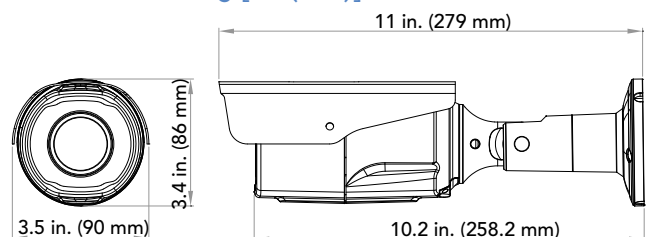

Specifications

Mechanical	
Construction:	Aluminum
Camera Angle of Adjustment:	Adjusted using integral wall mount. Mechanical camera adjustment pan 360°, tilt 90° and roll 360°.
Mounting:	Surface mount, wall or ceiling
Dimensions:	3.5 in. (90 mm) (W) x 3.4 in. (86 mm) (H) x 11 in. (279 mm) (L)
Weight:	1.9 lb (0.86 kg)
Electrical	
Input Power:	PoE IEEE 802.3af; 12 VDC
Current (heater on/off):	2 MP/4 MP: 12 VDC: 740 mA/1010 mA; PoE: 200 mA/470 mA 5 MP/8 MP: 12 VDC: 690 mA/960 mA; PoE: 200 mA/470 mA
Power Consumption (heater on/off):	2 MP/4 MP: 12 VDC: 8.0 W/10.9 W; PoE: 9.0 W/11.9 W 5 MP/8 MP: 12 VDC: 8.3 W/11.2 W; PoE: 9.6 W/12.5 W
Controls and Connectors	
Connectors:	Power: standard jack for adapter; PoE/Network: RJ-45 CAT 5; Alarm Input/Output: terminal block; Audio Input/Output: terminal block; Micro SD card slot for SDHC/SDXC card (256 G max; customer-supplied); Composite Video Out: 5-pin micro USB
Environmental	
Operating Conditions:	Outdoor rated Temp: -40° to 131° F (-40° to 55° C) Humidity: up to 90%, non-condensing
Approvals:	FCC Class A, CE, UL EN 60950, IP66, IK10; ONVIF Profile S/T
Country of Origin:	Korea
Warranty:	3 years

V670-HCM150

V670-HCM151

V980B-BOX

Dimension Drawing [in. (mm)]

Data Sheet Number: V317-00-00
Vicon Data Sheet Number: 8009-7317-00-00

Specifications subject to change without notice.
Vicon and their logos are registered trademarks of Vicon Industries Inc.
Copyright © 2020 Vicon Industries Inc. All rights reserved.