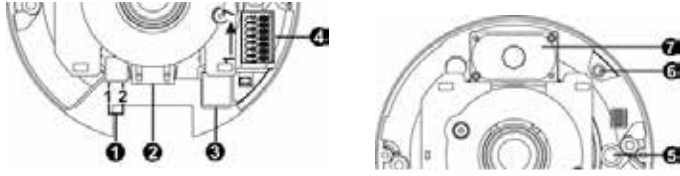

V9360-6/12 MEGAPIXEL SERIES

V9360 Indoor Series Connectors

1. Power Connector: 12 VDC - Pole 1: 12 VDC; Pole 2: Reserved
2. RJ-45 Connector: Network and PoE connections
3. MicroSD Card Slot: Insert microSD card for storage
4. Alarm and Audio Connector: Input and output
5. Built-in Microphone: Audio In
6. Default Button: Press to restore factory defaults
7. Speaker: Audio Out