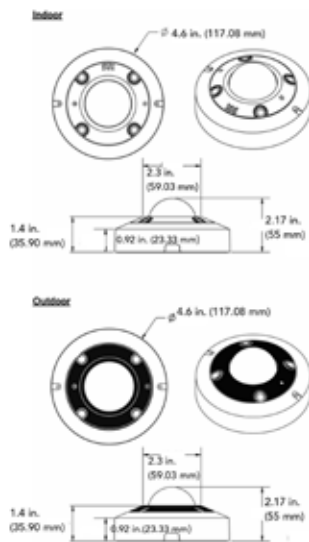

## V9360 Indoor Series Connectors

1. Power Connector: 12 VDC - Pole 1: 12 VDC; Pole 2: Reserved
2. RJ-45 Connector: Network and PoE connections
3. MicroSD Card Slot: Insert microSD card for storage
4. Alarm and Audio Connector: Input and output
5. Built-in Microphone: Audio In
6. Default Button: Press to restore factory defaults
7. Speaker: Audio Out

## Dimension Drawing