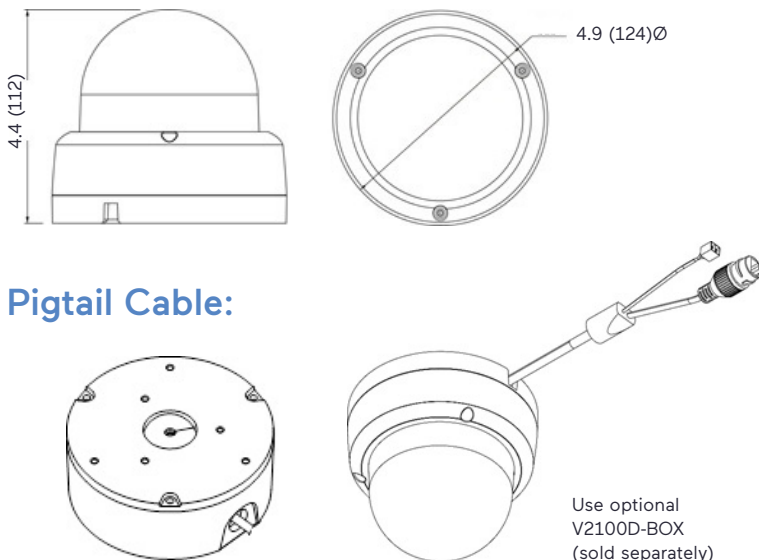

Dimension Drawing [in. (mm)]

Pigtail Cable:

Product at a Glance

- 5 MP resolution
- True WDR ensures bright areas do not appear saturated and dark areas are not too dark
- Integrated Smart IR provides uniform illumination in total darkness for high-quality video from 98 ft (30m) away
- Remote zoom and focus lets you zoom in and out remotely with the click of a mouse
- Corridor mode - where the camera provides a 90° rotation so images are created vertically - maximizes the field-of-view in narrow situations (like hallways)